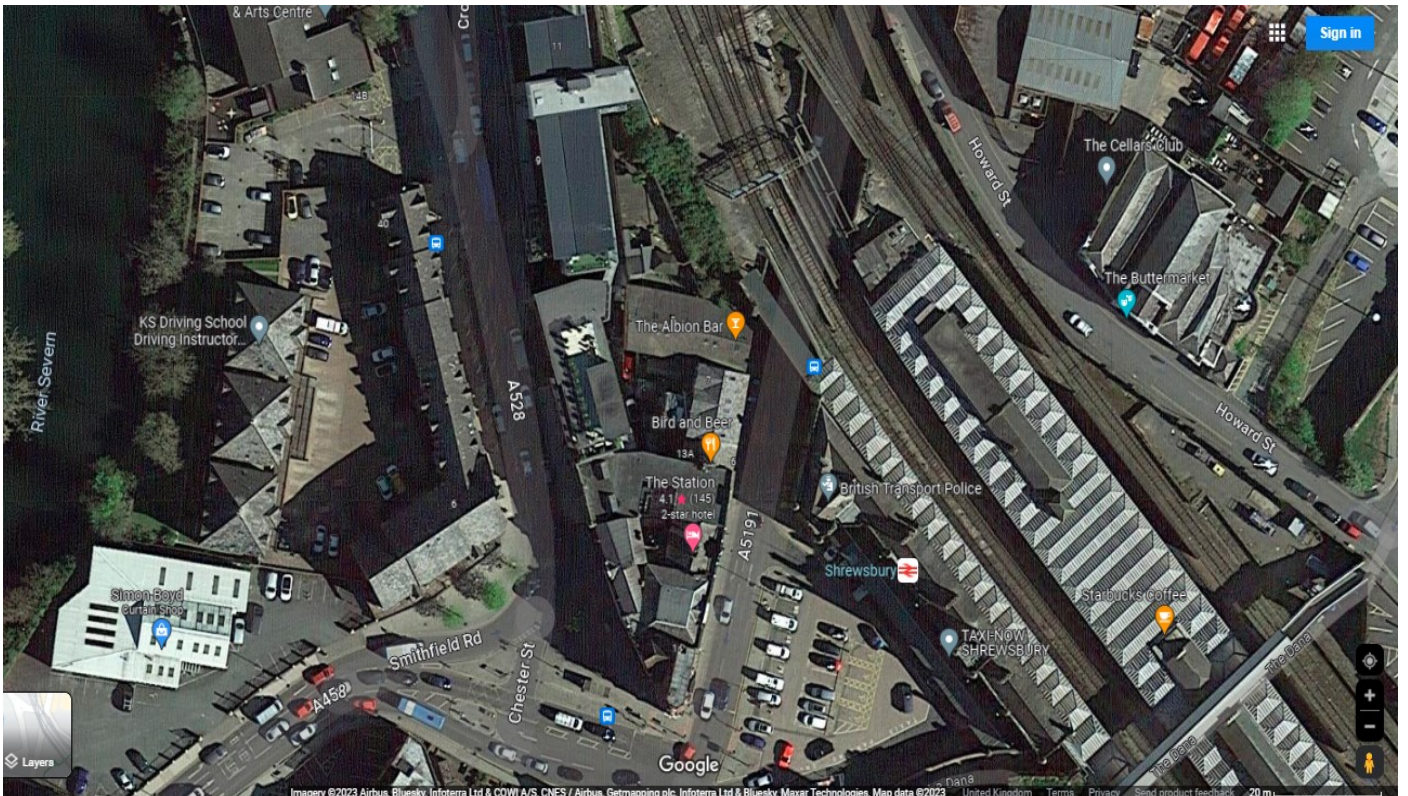

The Tumbledown Inn and Albion Bar,
Castle Foregate, Shrewsbury

- Front view of the premises from Castle Foregate –

- View of the rear yard from 10 Castle Foregate (new acquired premises) –

- Aerial view of the rear yard, 10 Castle Foregate (new acquired premises) –

- View of the rear yard from 11 Castle Foregate (current premises) –

- Licensed outdoor area of 11 Castle Foregate (current premises) –

- Fire exit in the rear yard of 11 Castle Foregate (current premises) -

- Aerial view of the rear yard, 11 Castle Foregate (current premises) -

- Satellite view of premises -